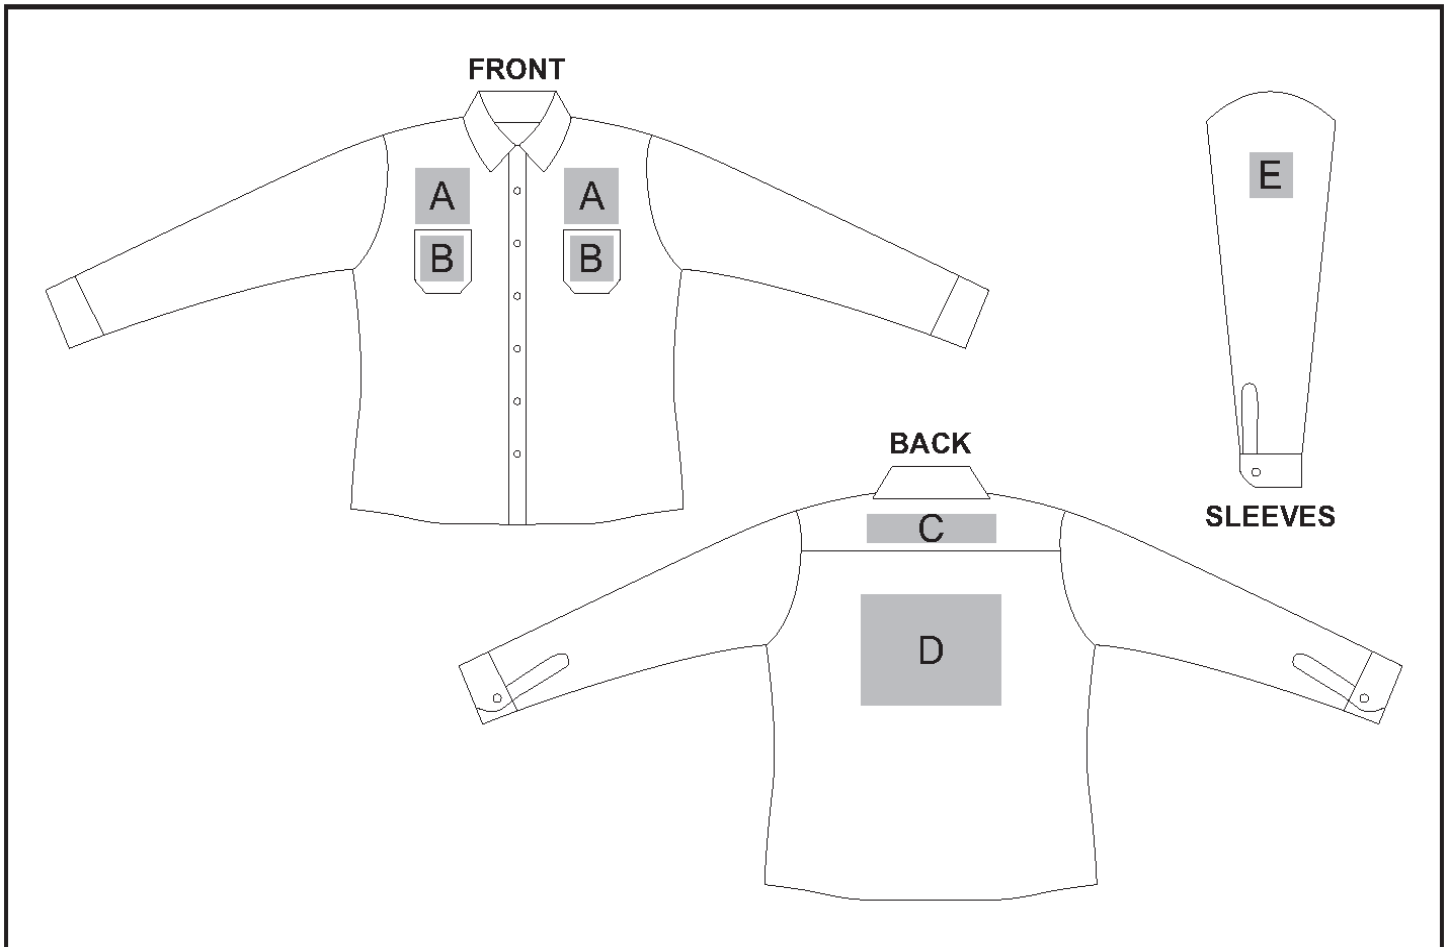

BAS-11204

Mens Long Sleeve Eastwood Shirt

Need to know:

- Includes 1-Position Embroidery OR 1-Position Digital Transfer (setup fees apply)

- Cannot guarantee a 100% straight branding on any clothing item with check or stripe detail
- EMB/DTC inclusive Parameters: Left/Right Chest=100mm x 100mm OR Back = 8000mm2

Branding Options:

Position	Branding Method (Branding Code)	No. of Colours	Dimension
A	Embroidery (EM-CLOTHING)	N/A	100mm wide x 100mm high
A	Digital Transfer Clothing A6 (DTC-A6)	Full Colour	100mm wide x 100mm high
A	Screen Print (SA)	6 Colours	100mm wide x 80mm high
A	Silicone (STP-A)	N/A	30mm wide x 30mm high
A	Silicone (STP-B)	N/A	50mm wide x 50mm high
A	Silicone (STP-C)	N/A	80mm wide x 80mm high
A	Silicone (STP-D)	N/A	100mm wide x 40mm high

C	Embroidery (EM-CLOTHING)	N/A	240mm wide x 50mm high
C	Digital Transfer Clothing A6 (DTC-A6)	Full Colour	148mm wide x 50mm high
C	Digital Transfer Clothing A5 (DTC-A5)	Full Colour	210mm wide x 50mm high
C	Silicone (STP-A)	N/A	30mm wide x 30mm high
C	Silicone (STP-B)	N/A	50mm wide x 50mm high
C	Silicone (STP-C)	N/A	80mm wide x 50mm high
C	Silicone (STP-D)	N/A	120mm wide x 40mm high

D	Embroidery (EM-CLOTHING)	N/A	200mm wide x 200mm high
D	Digital Transfer Clothing A6 (DTC-A6)	Full Colour	148mm wide x 105mm high
D	Digital Transfer Clothing A5 (DTC-A5)	Full Colour	210mm wide x 148mm high
D	Screen Print (SA)	6 Colours	200mm wide x 260mm high
D	Silicone (STP-A)	N/A	30mm wide x 30mm high
D	Silicone (STP-B)	N/A	50mm wide x 50mm high
D	Silicone (STP-C)	N/A	80mm wide x 80mm high
D	Silicone (STP-D)	N/A	120mm wide x 40mm high